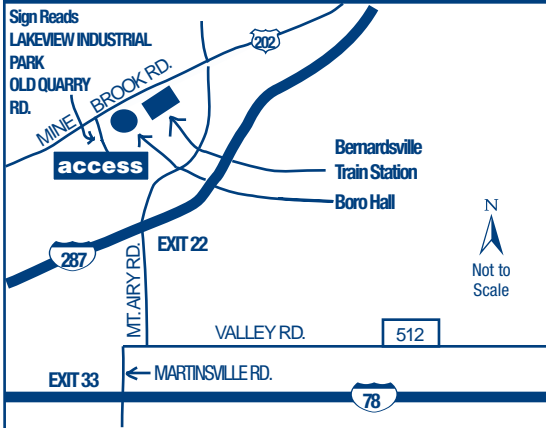

CONVENIENT LOCATION!

Easy Directions to Access Self Storage 3 Old Quarry Road, Bernardsville, NJ

- 1. From Bedminster:** Start on Routes 202-206 north and then bear right to stay on 202 north to Far Hills. Go .8 mile and turn right onto Lamington Road (202 north). Continue 4.5 miles and turn right at sign for Lakeview Industrial Park - Old Quarry Rd. Access is on right.
- 2. From Chester:** Take Route 206 south to Route 202 north. Go north on 202 for 4.4 miles and turn right at sign for Lakeview Industrial Park - Old Quarry Rd. Access is on right.
- 3. From Mendham:** Take Hilltop Road Southbound and bear left onto Bernardsville Road (CR525). Follow road 2.4 miles until it becomes Anderson Hill Road and turn right onto Route 202 south at traffic light (Mine Brook Rd.). Go .6 mile and turn left at sign for Lakeview Industrial Park - Old Quarry Rd. Access is on right.
- 4. From Morristown:** Take I 287 southbound to Exit 30B, Bernardsville/Maple Ave. Merge onto Maple Ave. and make left at 1st traffic light onto Route 202 south (Morristown Rd.). Go 2.4 miles and make left at sign for Lakeview Industrial Park - Old Quarry Rd. Access is on right.
- 5. From Warren:** Take I 78 West to Exit 33. Go north to Bernardsville on CR525. CR525 becomes Mt. Airy Rd. It takes a sharp right soon after the underpass at I 287. In downtown Bernardsville, go left on Rte 202 south. Go .6 mile and turn left at sign for Lakeview Industrial Park - Old Quarry Rd. Access is on right.

3 Old Quarry Road
Bernardsville, New Jersey 07924
908 953-0660 • 908 953-9955 Fax
www.accessselfstorage.com