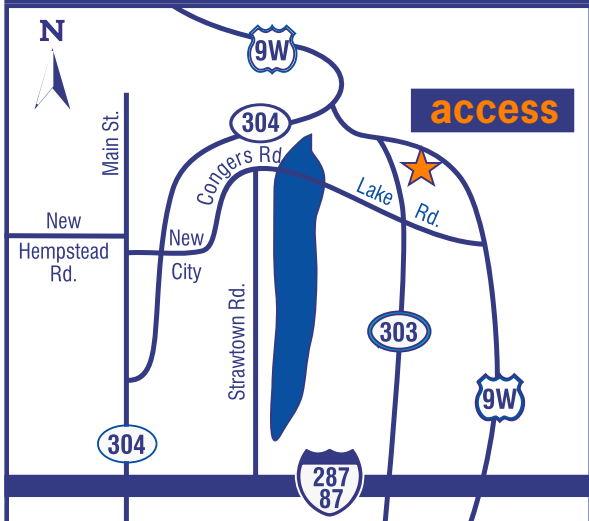

# CONVENIENT LOCATION!

- 1. From Valley Cottage**, take Route 303 north 3 miles and turn right at the intersection where 303 meets 9w. Go south on Rte. 9w for .3 mile. Turn right into Access driveway.
- 2. From New City**, a) take Congers Road/Lake Road across Lake DeForest to the junction of Route 303. At traffic light, make a left and go north on Rte. 303 for 1.5 miles and turn right at intersection of 303 and 9w and follow as in #1 above or; b) take Rte. 304 to 9w south and follow as in #1 above.
- 3. From Haverstraw**, take Rte. 9w south. Access Self Storage is on the right .3 mile from the junction of Rte. 303 and 9W.
- 4. From Spring Valley**, take the NY State Thruway (87) south to exit 12, West Nyack/303. Turn left at 2nd traffic light and go north on Rte. 303 for 3.7 miles to intersection of 303 and 9w and follow as in #1 above.
- 5. From Nyack**, take 9w north 4 miles. Access driveway is on the left which is 1 mile after traffic light at Lake Road (Rockland Lake).