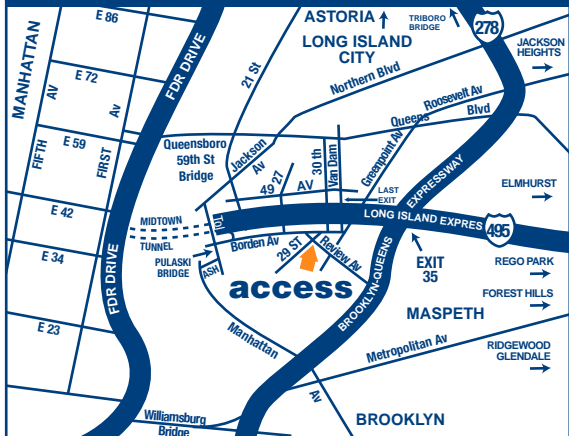

NEAR ALL MAJOR ROADS!

Easy directions to Access Self Storage 29-00 Review Ave., Long Island City, Queens, NY

In the directions below, when you turn onto 29th St., Access is in front of you...on the corner of Review Av. and 29th St.

● QUEENS

Rego Park, Elmhurst, Forest Hills, LIE (I-495)

westbound: Go west on Long Island Expressway (LIE) towards Midtown Tunnel. Take last exit before toll – Van Dam St. Go straight on service road which runs *under* LIE. After 2nd light, take next left onto 29th St. (at blinking yellow light).

Jackson Heights, Roosevelt Av: Take Roosevelt Av. to Queens Blvd. Cross Queens Blvd. onto Greenpoint Av. and go to 12th light (1.0 mi.). Turn right (sign says L.I. Expwy West). Bear left and merge onto service road which runs *under* LIE. After 2nd light, take next left onto 29th St. (at blinking yellow light).

Queensboro (59th St) Bridge: Make left onto Queens Blvd. At 3rd light (30th St.) turn right. Go straight to 1st light and make right onto Borden Av. Go 1/2 block to yellow flashing light, then left onto 29th St.